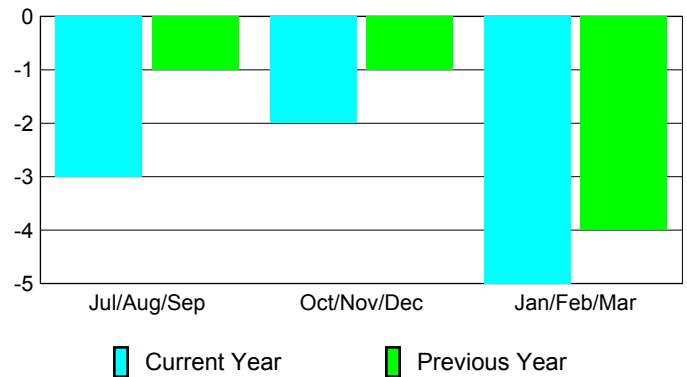

Gender Comparison 2009-2010

Jul/Aug/Sep

Oct/Nov/Dec

Jan/Feb/Mar

Male

Female