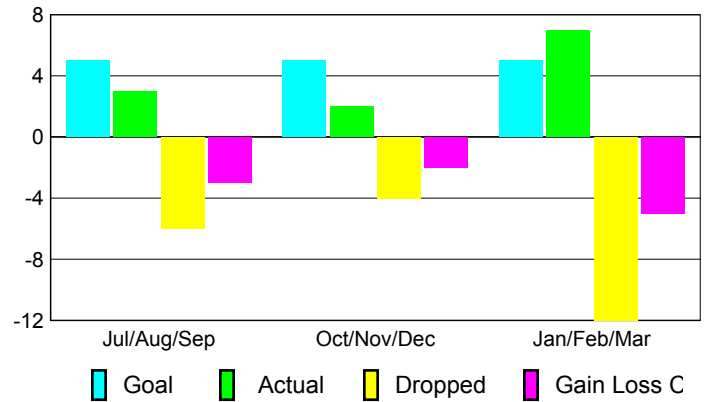

### YTD Status Quo Clubs 2009-2010

Status Quo Clubs Compared to Status Quo Members

## MEMBERSHIP

Membership Results  
2009-2010

Membership  
2008-2009

Month	Net Memb Goal	Actual New Memb	Actual Dropped Memb	Gain/Loss of Memb	Gain/Loss of Memb
Jul/Aug/Sep	5	3	-6	-3	-1
Oct/Nov/Dec	5	2	-4	-2	-1
Jan/Feb/Mar	5	7	-12	-5	-4
<b>Totals</b>	<b>15</b>	<b>12</b>	<b>-22</b>	<b>-10</b>	<b>-6</b>

### Membership Results 2009-2010

Goal, New, Dropped, Gain/Loss

### Comparison of Membership Gain/Loss

Current Year Compared to the Previous Year